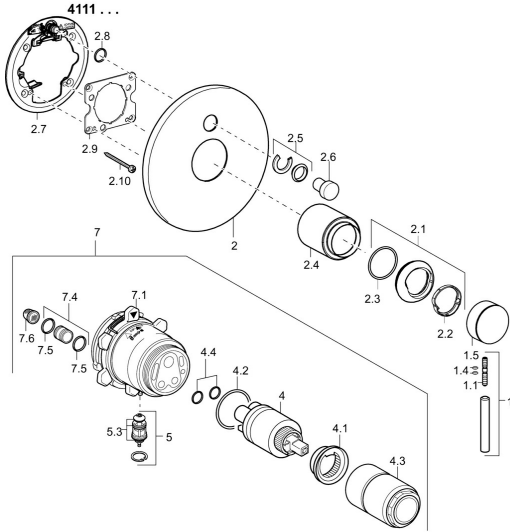

EAN: 4015474267923
static.hansa.com/41119583

Spare parts

SP41119583

	Name	Code
1	Lever, L=50, M5 IG	59913335
1.1	Screw, M5x35	59913299
1.4	O-ring, d 3x1.5	59913100
1.5	Cap Chrome	59913332
2	Cover flange, d 170 mm Chrome Discontinued	59914006
2.1	Covering cap Chrome	59913364
2.2	Bearing ring	59913363
2.3	O-ring, d 38x2	59913212
2.4	Cover sleeve Chrome	59913375
2.5	Flow limiting cap	59912924
2.6	Push button Chrome Discontinued	59912925
2.7	Supporting plate	59913378
2.8	O-ring, d 7.65x1.78	59902337
2.9	Fixing plate	59913034
2.10	Screw, M4.5x80	59912890
4	Cartridge, 3.5 Eco	59912324
4	Cartridge, 3.5 Classic	59913075
4.1	Temperature adjustment limiter	59912325
4.2	O-ring, d 28.24x2.62 Discontinued	59912590
4.3	Screw sleeve, M38x1	59912115
4.4	O-ring, d 10.10x1.60 Discontinued	59905072
5	Diverter	59912985
5.3	Sealing kit Discontinued	59912997
7	Functional unit, H/C reversed	59912978
7	Functional unit, 3.5 (2011-) Discontinued	59913380
7.1	Blind nut	59912984
7.4	Connection nipple, (2014-)	59913885
7.5	O-ring, d 14x2	59912982
7.6	Strainer	59913126
N.I.	Raising kit, 20 mm	59912754