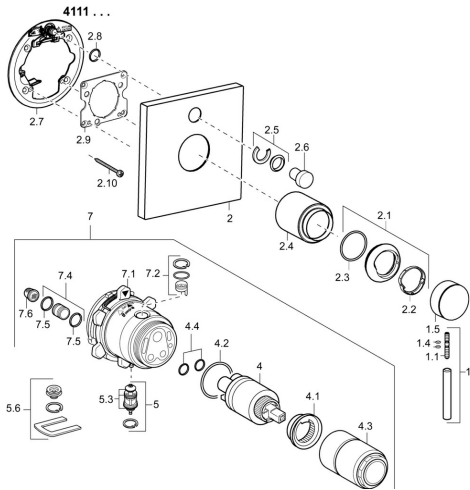

## Spare parts

### SP41119573

	Name	Code
1	Lever, L=50, M5 IG	59913335
1.1	Screw, M5x35	59913299
1.4	O-ring, d 3x1.5	59913100
1.5	Cap Chrome	59913332
1.5	Cap Black <b>Discontinued</b>	59913333
1.5	Cap White <b>Discontinued</b>	59913334
2	Cover plate, 150x150 Chrome	59913377
2.1	Covering cap Chrome	59913364
2.2	Bearing ring	59913363
2.3	O-ring, d 38x2	59913212
2.4	Cover sleeve Chrome	59913375
2.5	Flow limiting cap	59912924
2.6	Push button Chrome <b>Discontinued</b>	59912925
2.7	Supporting plate	59913378
2.8	O-ring, d 7.65x1.78	59902337
2.9	Fixing plate	59913034
2.10	Screw, M4.5x80	59912890
4	Cartridge, 3.5 Classic	59913075
4	Cartridge, 3.5 Eco	59912324
4.1	Temperature adjustment limiter	59912325
4.2	O-ring, d 28.24x2.62 <b>Discontinued</b>	59912590
4.3	Screw sleeve, M38x1	59912115
4.4	O-ring, d 10.10x1.60 <b>Discontinued</b>	59905072
5	Diverter	59912985
5.3	Sealing kit <b>Discontinued</b>	59912997
7	Functional unit, 3.5 (2011-) <b>Discontinued</b>	59913380
7	Functional unit, H/C reversed	59912978
7.1	Blind nut	59912984
7.4	Connection nipple Chrome <b>Discontinued</b>	59912983
7.5	O-ring, d 14x2	59912982
7.6	Strainer	59913126
N.I.	Raising kit, 20 mm	59912754