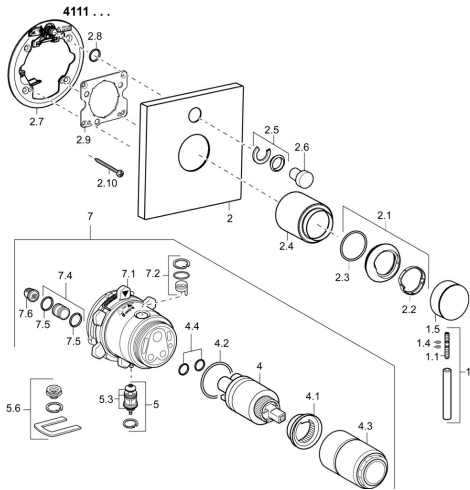

## Spare parts

### SP41119573

	Name	Code
1	Lever, L=50, M5 IG	59913335
1.1	Screw, M5x35	59913299
1.4	O-ring, d 3x1.5	59913100
1.5	Cap Chrome	59913332
1.5	Cap Black <b>Discontinued</b>	59913333
1.5	Cap White <b>Discontinued</b>	59913334
2	Cover plate, 150x150 Chrome	59913377
2.1	Covering cap Chrome	59913364
2.2	Bearing ring	59913363
2.3	O-ring, d 38x2	59913212
2.4	Cover sleeve Chrome	59913375
2.5	Flow limiting cap	59912924
2.6	Push button Chrome <b>Discontinued</b>	59912925
2.7	Supporting plate	59913378
2.8	O-ring, d 7.65x1.78	59902337
2.9	Fixing plate	59913034
2.10	Screw, M4,5x80	59912890
4	Cartridge, 3.5 Classic	59913075
4	Cartridge, 3.5 Eco	59912324
4.1	Temperature adjustment limiter	59912325
4.2	O-ring, d 28.24x2.62 <b>Discontinued</b>	59912590
4.3	Screw sleeve, M38x1	59912115
4.4	O-ring, d 10.10x1.60 <b>Discontinued</b>	59905072
5	Diverter	59912985
5.3	Sealing kit <b>Discontinued</b>	59912997
7	Functional unit, 3.5 (2011-) <b>Discontinued</b>	59913380
7	Functional unit, H/C reversed	59912978
7.1	Blind nut	59912984
7.4	Connection nipple Chrome <b>Discontinued</b>	59912983
7.5	O-ring, d 14x2	59912982
7.6	Strainer	59913126
N.I.	Raising kit, 20 mm	59912754