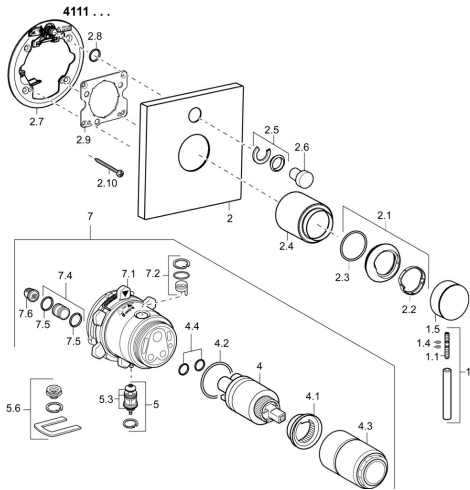

### SP41119573

|      | Name   | Code     |
|------|--|----------|
| 1    | Lever, L=50, M5 IG                               | 59913335 |
| 1.1  | Screw, M5x35                                     | 59913299 |
| 1.4  | O-ring, d 3x1.5                                  | 59913100 |
| 1.5  | Cap Chrome                                       | 59913332 |
| 1.5  | Cap Black <b>Discontinued</b>                    | 59913333 |
| 1.5  | Cap White <b>Discontinued</b>                    | 59913334 |
| 2    | Cover plate, 150x150 Chrome                      | 59913377 |
| 2.1  | Covering cap Chrome                              | 59913364 |
| 2.2  | Bearing ring                                     | 59913363 |
| 2.3  | O-ring, d 38x2                                   | 59913212 |
| 2.4  | Cover sleeve Chrome                              | 59913375 |
| 2.5  | Flow limiting cap                                | 59912924 |
| 2.6  | Push button Chrome <b>Discontinued</b>           | 59912925 |
| 2.7  | Supporting plate                                 | 59913378 |
| 2.8  | O-ring, d 7.65x1.78                              | 59902337 |
| 2.9  | Fixing plate                                     | 59913034 |
| 2.10 | Screw, M4.5x80                                   | 59912890 |
| 4    | Cartridge, 3.5 Classic                           | 59913075 |
| 4    | Cartridge, 3.5 Eco                               | 59912324 |
| 4.1  | Temperature adjustment limiter                   | 59912325 |
| 4.2  | O-ring, d 28.24x2.62 <b>Discontinued</b>         | 59912590 |
| 4.3  | Screw sleeve, M38x1                              | 59912115 |
| 4.4  | O-ring, d 10.10x1.60 <b>Discontinued</b>         | 59905072 |
| 5    | Diverter   | 59912985 |
| 5.3  | Sealing kit <b>Discontinued</b>                  | 59912997 |
| 7    | Functional unit, 3.5 (2011-) <b>Discontinued</b> | 59913380 |
| 7    | Functional unit, H/C reversed                    | 59912978 |
| 7.1  | Blind nut  | 59912984 |
| 7.4  | Connection nipple Chrome <b>Discontinued</b>     | 59912983 |
| 7.5  | O-ring, d 14x2                                   | 59912982 |
| 7.6  | Strainer   | 59913126 |
| N.I. | Raising kit, 20 mm                               | 59912754 |