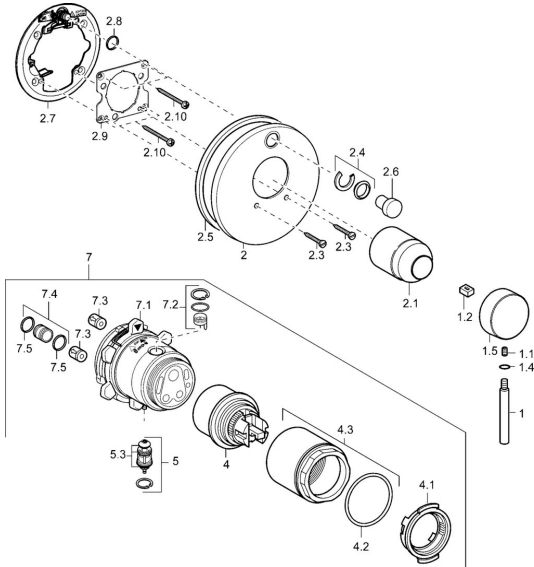

EAN: 4015474146884
static.hansa.com/41119541

Spare parts

SP41119041

	Name		Code
1	Lever, 80 mm Chrome	Discontinued	59912122
1.1	Screw, M5x8, SW2.5		59904755
1.2	Bushing		59904778
1.4	O-ring, d 6x1		59912136
1.5	Covering cap Chrome	Discontinued	59912143
2	Cover flange Chrome		59912929
2	Cover plate Chrome	Discontinued	59912883
2	Cover plate, d 170 mm Chrome	Discontinued	59913077
2.1	Covering cap Chrome		59904820
2.3	Screw, M5x25 Chrome		59912881
2.4	Flow limiting cap		59912924
2.5	Rubber gasket		59913045
2.6	Snap		59912926
2.7	Fixing part		59912889
2.8	O-ring, d 7.65x1.78		59902337
2.9	Fixing plate		59913034
2.10	Screw, M4.5x80		59912890
4	Cartridge, 4.8 eco		59904601
4.1	Hot water limiter		59904759
4.2	O-ring, 50.52x1.78		59906841
4.3	Eye screw, M50x1, SW45		59912980
5	Diverter		59912985
5.3	Sealing kit	Discontinued	59912997
7	Functional unit, 4.8	Discontinued	59912898
7	Functional unit	Discontinued	59912907
7.1	Blind nut		59912984
7.2	Valve		59912986
7.4	Connection nipple, (2014-)		59913885
7.5	O-ring, d 14x2		59912982
N.I.	Raising kit, 20 mm		59912754