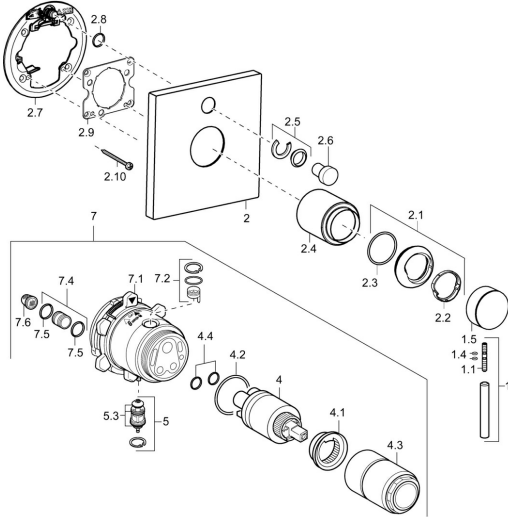

## Spare parts

### SP41113573

	Name	Code
1	Lever, L=50, M5 IG	59913335
1.1	Screw, M5x35	59913299
1.4	O-ring, d 3x1.5	59913100
1.5	Cap Chrome	59913332
1.5	Cap White <b>Discontinued</b>	59913334
1.5	Cap Black <b>Discontinued</b>	59913333
2	Cover plate, 150x150 Chrome	59913377
2.1	Covering cap Chrome	59913364
2.2	Bearing ring	59913363
2.3	O-ring, d 38x2	59913212
2.4	Cover sleeve Chrome	59913375
2.5	Flow limiting cap	59912924
2.6	Push button Chrome <b>Discontinued</b>	59912925
2.7	Supporting plate	59913378
2.8	O-ring, d 7.65x1.78	59902337
2.9	Fixing plate	59913034
2.10	Screw, M4,5x80	59912890
4	Cartridge, 3.5 Eco	59912324
4	Cartridge, 3.5 Classic	59913075
4.1	Temperature adjustment limiter	59912325
4.2	O-ring, d 28.24x2.62 <b>Discontinued</b>	59912590
4.3	Screw sleeve, M38x1	59912115
4.4	O-ring, d 10.10x1.60 <b>Discontinued</b>	59905072
5	Diverter	59912985
5.3	Sealing kit <b>Discontinued</b>	59912997
7	Functional unit, 3.5 <b>Discontinued</b>	59913379
7	Functional unit, H/C reversed	59912978
7.1	Blind nut	59912984
7.2	Valve	59912986
7.4	Connection nipple, (2014-)	59913885
7.5	O-ring, d 14x2	59912982
7.6	Strainer	59913126
N.I.	Raising kit, 20 mm	59912754