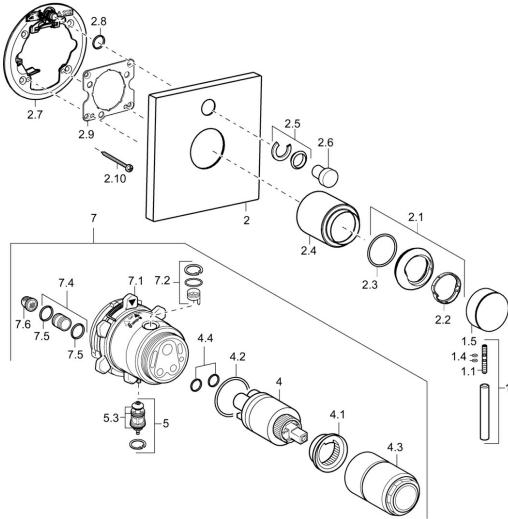

## Spare parts

### SP41113573

	Name	Code
1	Lever, L=50, M5 IG	59913335
1.1	Screw, M5x35	59913299
1.4	O-ring, d 3x1.5	59913100
1.5	Cap Chrome	59913332
1.5	Cap White <b>Discontinued</b>	59913334
1.5	Cap Black <b>Discontinued</b>	59913333
2	Cover plate, 150x150 Chrome	59913377
2.1	Covering cap Chrome	59913364
2.2	Bearing ring	59913363
2.3	O-ring, d 38x2	59913212
2.4	Cover sleeve Chrome	59913375
2.5	Flow limiting cap	59912924
2.6	Push button Chrome <b>Discontinued</b>	59912925
2.7	Supporting plate	59913378
2.8	O-ring, d 7.65x1.78	59902337
2.9	Fixing plate	59913034
2.10	Screw, M4,5x80	59912890
4	Cartridge, 3.5 Eco	59912324
4	Cartridge, 3.5 Classic	59913075
4.1	Temperature adjustment limiter	59912325
4.2	O-ring, d 28.24x2.62 <b>Discontinued</b>	59912590
4.3	Screw sleeve, M38x1	59912115
4.4	O-ring, d 10.10x1.60 <b>Discontinued</b>	59905072
5	Diverter	59912985
5.3	Sealing kit <b>Discontinued</b>	59912997
7	Functional unit, 3.5 <b>Discontinued</b>	59913379
7	Functional unit, H/C reversed	59912978
7.1	Blind nut	59912984
7.2	Valve	59912986
7.4	Connection nipple, (2014-)	59913885
7.5	O-ring, d 14x2	59912982
7.6	Strainer	59913126
N.I.	Raising kit, 20 mm	59912754