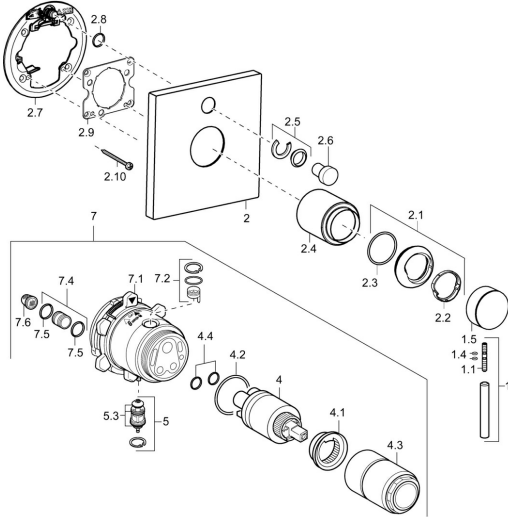

EAN: 4015474173484
static.hansa.com/41113573

Spare parts

SP41113573

	Name	Code
1	Lever, L=50, M5 IG	59913335
1.1	Screw, M5x35	59913299
1.4	O-ring, d 3x1.5	59913100
1.5	Cap Chrome	59913332
1.5	Cap White Discontinued	59913334
1.5	Cap Black Discontinued	59913333
2	Cover plate, 150x150 Chrome	59913377
2.1	Covering cap Chrome	59913364
2.2	Bearing ring	59913363
2.3	O-ring, d 38x2	59913212
2.4	Cover sleeve Chrome	59913375
2.5	Flow limiting cap	59912924
2.6	Push button Chrome Discontinued	59912925
2.7	Supporting plate	59913378
2.8	O-ring, d 7.65x1.78	59902337
2.9	Fixing plate	59913034
2.10	Screw, M4,5x80	59912890
4	Cartridge, 3.5 Eco	59912324
4	Cartridge, 3.5 Classic	59913075
4.1	Temperature adjustment limiter	59912325
4.2	O-ring, d 28.24x2.62 Discontinued	59912590
4.3	Screw sleeve, M38x1	59912115
4.4	O-ring, d 10.10x1.60 Discontinued	59905072
5	Diverter	59912985
5.3	Sealing kit Discontinued	59912997
7	Functional unit, 3.5 Discontinued	59913379
7	Functional unit, H/C reversed	59912978
7.1	Blind nut	59912984
7.2	Valve	59912986
7.4	Connection nipple, (2014-)	59913885
7.5	O-ring, d 14x2	59912982
7.6	Strainer	59913126
N.I.	Raising kit, 20 mm	59912754