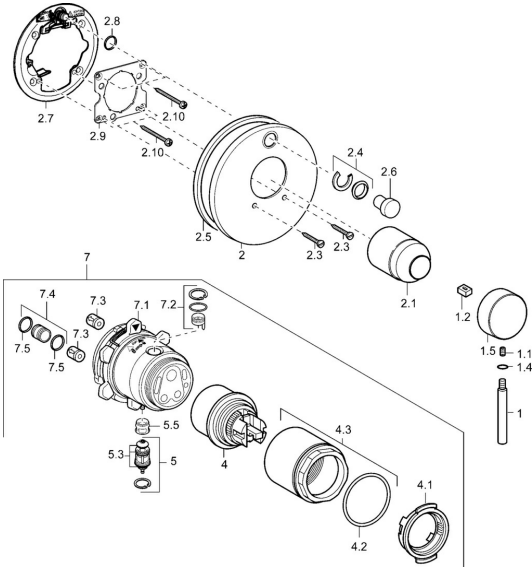

EAN: 4015474146907
static.hansa.com/41113541

Spare parts

SP41113041

	Name		Code
1	Lever, 80 mm Chrome	Discontinued	59912122
1.1	Screw, M5x8, SW2.5		59904755
1.2	Bushing		59904778
1.4	O-ring, d 6x1		59912136
1.5	Covering cap Chrome	Discontinued	59912143
2	Cover plate, d 170 mm Chrome	Discontinued	59913077
2	Cover flange Chrome		59912929
2	Cover plate Chrome	Discontinued	59912883
2.1	Covering cap Chrome		59904820
2.3	Screw, M5x25 Chrome		59912881
2.4	Flow limiting cap		59912924
2.5	Rubber gasket		59913045
2.6	Snap		59912926
2.7	Fixing part		59912889
2.8	O-ring, d 7.65x1.78		59902337
2.9	Fixing plate		59913034
2.10	Screw, M4.5x80		59912890
4	Cartridge, 4.8 eco		59904601
4.1	Hot water limiter		59904759
4.2	O-ring, 50.52x1.78		59906841
4.3	Eye screw, M50x1, SW45		59912980
5	Diverter		59912985
5.3	Sealing kit	Discontinued	59912997
5.5	Seat		59912229
7	Functional unit	Discontinued	59912907
7	Functional unit, 4.8	Discontinued	59912899
7.1	Blind nut		59912984
7.2	Valve		59912986
7.3	Non-return valve		59905714
7.4	Connection nipple, (2014-)		59913885
7.5	O-ring, d 14x2		59912982
N.I.	Raising kit, 20 mm		59912754