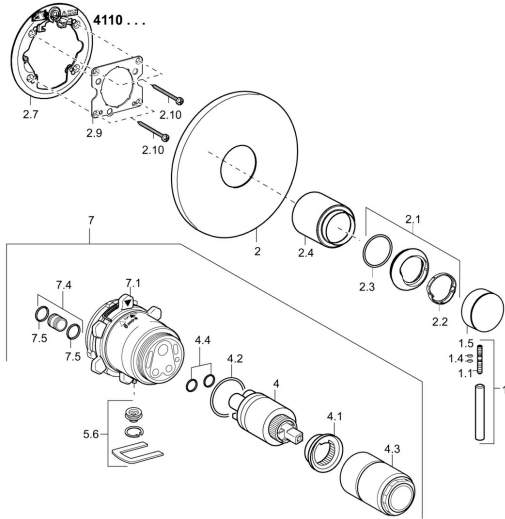

EAN: 4015474267954
static.hansa.com/41109583

Spare parts

SP41109583

	Name	Code
1	Lever, L=50, M5 IG	59913335
1.1	Screw, M5x35	59913299
1.4	O-ring, d 3x1.5	59913100
1.5	Cap Chrome	59913332
2	Cover flange, d 170 mm Chrome Discontinued	59914005
2.1	Covering cap Chrome	59913364
2.2	Bearing ring	59913363
2.3	O-ring, d 38x2	59913212
2.4	Cover sleeve Chrome	59913375
2.7	Supporting plate Discontinued	59913374
2.9	Fixing plate	59913034
2.10	Screw, M4.5x80	59912890
4	Cartridge, 3.5 Classic	59913075
4	Cartridge, 3.5 Eco	59912324
4.1	Temperature adjustment limiter	59912325
4.2	O-ring, d 28.24x2.62 Discontinued	59912590
4.3	Screw sleeve, M38x1	59912115
4.4	O-ring, d 10.10x1.60 Discontinued	59905072
5.6	Plug	59912981
7	Functional unit, 3.5, (2011-) Discontinued	59913376
7	Functional unit, H/C reversed	59912978
7.1	Blind nut	59912984
7.4	Connection nipple, (2014-)	59913885
7.5	O-ring, d 14x2	59912982
N.I.	Raising kit, 20 mm	59912754