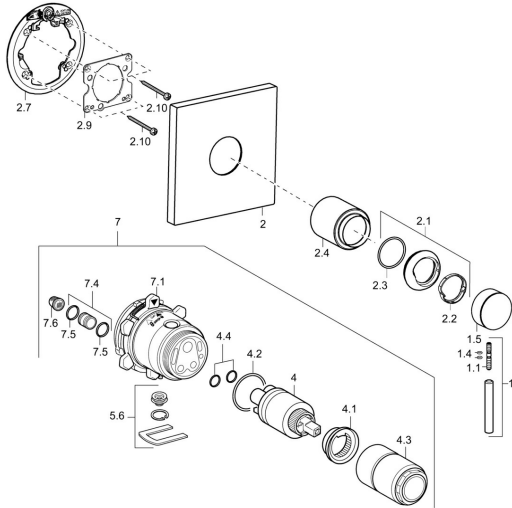

EAN: 4015474186262
static.hansa.com/41109578

Spare parts

SP41109573

	Name	Code
1	Lever, L=50, M5 IG	59913335
1.1	Screw, M5x35	59913299
1.4	O-ring, d 3x1.5	59913100
1.5	Cap Black Discontinued	59913333
1.5	Cap Chrome	59913332
1.5	Cap White Discontinued	59913334
2	Cover plate, 150x150 Chrome Discontinued	59913373
2.1	Covering cap Chrome	59913364
2.2	Bearing ring	59913363
2.3	O-ring, d 38x2	59913212
2.4	Cover sleeve Chrome	59913375
2.7	Supporting plate Discontinued	59913374
2.9	Fixing plate	59913034
2.10	Screw, M4,5x80	59912890
4	Cartridge, 3.5 Classic	59913075
4	Cartridge, 3.5 Eco	59912324
4.1	Temperature adjustment limiter	59912325
4.2	O-ring, d 28,24x2,62 Discontinued	59912590
4.3	Screw sleeve, M38x1	59912115
4.4	O-ring, d 10,10x1,60 Discontinued	59905072
5.6	Plug	59912981
7	Functional unit, H/C reversed	59912978
7	Functional unit, 3.5, (2011-) Discontinued	59913376
7.1	Blind nut	59912984
7.4	Connection nipple, (2014-)	59913885
7.5	O-ring, d 14x2	59912982
N.I.	Raising kit, 20 mm	59912754