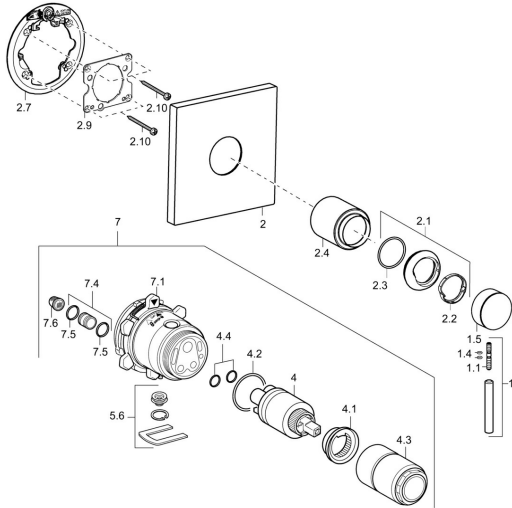

## Spare parts

### SP41109573

	Name	Code
1	Lever, L=50, M5 IG	59913335
1.1	Screw, M5x35	59913299
1.4	O-ring, d 3x1.5	59913100
1.5	Cap Black <b>Discontinued</b>	59913333
1.5	Cap Chrome	59913332
1.5	Cap White <b>Discontinued</b>	59913334
2	Cover plate, 150x150 Chrome <b>Discontinued</b>	59913373
2.1	Covering cap Chrome	59913364
2.2	Bearing ring	59913363
2.3	O-ring, d 38x2	59913212
2.4	Cover sleeve Chrome	59913375
2.7	Supporting plate <b>Discontinued</b>	59913374
2.9	Fixing plate	59913034
2.10	Screw, M4,5x80	59912890
4	Cartridge, 3.5 Classic	59913075
4	Cartridge, 3.5 Eco	59912324
4.1	Temperature adjustment limiter	59912325
4.2	O-ring, d 28,24x2,62 <b>Discontinued</b>	59912590
4.3	Screw sleeve, M38x1	59912115
4.4	O-ring, d 10,10x1,60 <b>Discontinued</b>	59905072
5.6	Plug	59912981
7	Functional unit, H/C reversed	59912978
7	Functional unit, 3.5, (2011-) <b>Discontinued</b>	59913376
7.1	Blind nut	59912984
7.4	Connection nipple, (2014-)	59913885
7.5	O-ring, d 14x2	59912982
N.I.	Raising kit, 20 mm	59912754