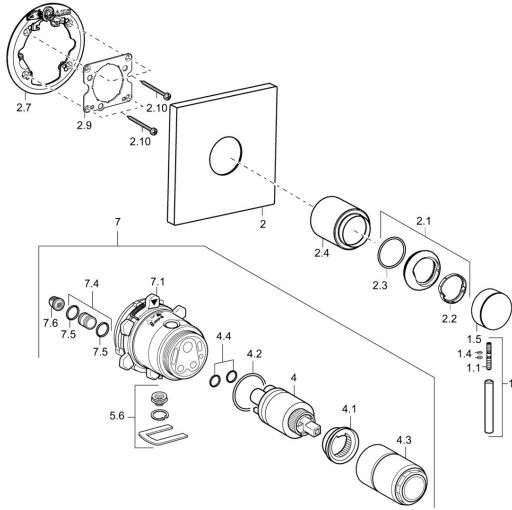

## Spare parts

### SP41109573

	Name	Code
1	Lever, L=50, M5 IG	59913335
1.1	Screw, M5x35	59913299
1.4	O-ring, d 3x1.5	59913100
1.5	Cap Black <b>Discontinued</b>	59913333
1.5	Cap Chrome	59913332
1.5	Cap White <b>Discontinued</b>	59913334
2	Cover plate, 150x150 Chrome <b>Discontinued</b>	59913373
2.1	Covering cap Chrome	59913364
2.2	Bearing ring	59913363
2.3	O-ring, d 38x2	59913212
2.4	Cover sleeve Chrome	59913375
2.7	Supporting plate <b>Discontinued</b>	59913374
2.9	Fixing plate	59913034
2.10	Screw, M4,5x80	59912890
4	Cartridge, 3.5 Classic	59913075
4	Cartridge, 3.5 Eco	59912324
4.1	Temperature adjustment limiter	59912325
4.2	O-ring, d 28,24x2,62 <b>Discontinued</b>	59912590
4.3	Screw sleeve, M38x1	59912115
4.4	O-ring, d 10,10x1,60 <b>Discontinued</b>	59905072
5.6	Plug	59912981
7	Functional unit, H/C reversed	59912978
7	Functional unit, 3.5, (2011-) <b>Discontinued</b>	59913376
7.1	Blind nut	59912984
7.4	Connection nipple, (2014-)	59913885
7.5	O-ring, d 14x2	59912982
N.I.	Raising kit, 20 mm	59912754