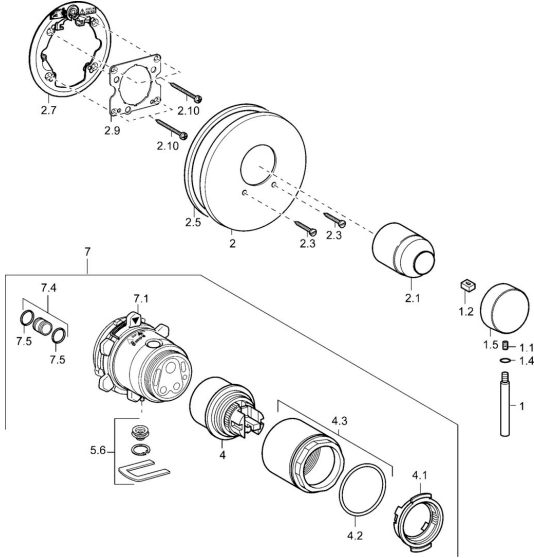

EAN: 4015474146860
static.hansa.com/41109541

Spare parts

SP41109041

	Name	Code
1	Lever, 80 mm Chrome Discontinued	59912122
1.1	Screw, M5x8, SW2.5	59904755
1.2	Bushing	59904778
1.4	O-ring, d 6x1	59912136
1.5	Covering cap Chrome Discontinued	59912143
2	Cover flange, d 135 / d 56 mm Chrome Discontinued	59912882
2	Cover flange, d 56 mm	59913078
2	Cover flange, d 170/56 mm Chrome Discontinued	59912928
2.1	Covering cap Chrome	59904820
2.3	Screw, M5x25 Chrome	59912881
2.5	Rubber gasket	59913045
2.7	Fixing part	59912888
2.9	Fixing plate	59913034
2.10	Screw, M4,5x80	59912890
4	Cartridge, 4.8 eco	59904601
4.1	Hot water limiter	59904759
4.2	O-ring, 50.52x1.78	59906841
4.3	Eye screw, M50x1, SW45	59912980
5.6	Plug	59912981
7	Functional unit Discontinued	59912907
7	Body for shower faucet Discontinued	59912897
7.1	Blind nut	59912984
7.4	Connection nipple, (2014-)	59913885
7.5	O-ring, d 14x2	59912982
N.I.	Raising kit, 20 mm	59912754