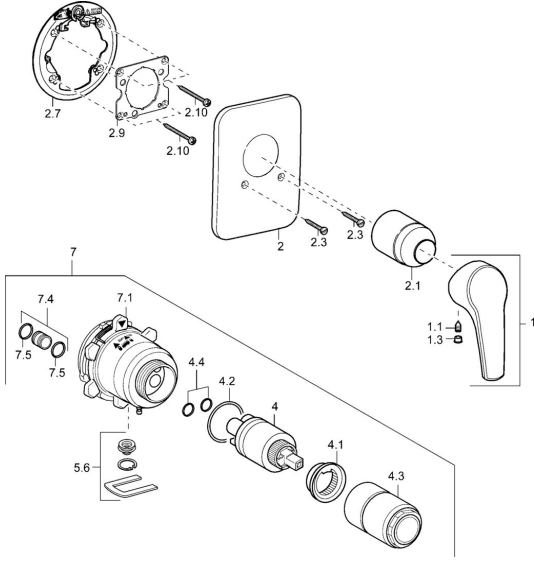

EAN: 4015474112315
static.hansa.com/40619043

Spare parts

SP40619043

	Name	Code
1	Lever Chrome Discontinued	59951583
1.1	Screw, M5x8, SW2.5	59904755
1.3	Plug, hot/cold	59906705
2	Cover flange Discontinued	59912935
2.1	Cover sleeve Chrome	59912116
2.3	Screw, M5x25 Chrome	59912881
2.7	Supporting plate, (-2011) Discontinued	59913049
2.9	Fixing plate	59913034
2.10	Screw, M4.5x80	59912890
4	Cartridge, 3.5 Eco	59912324
4.1	Temperature adjustment limiter	59912325
4.2	O-ring, d 28.24x2.62 Discontinued	59912590
4.3	Screw sleeve, M38x1	59912115
4.4	O-ring, d 10.10x1.60 Discontinued	59905072
5.6	Plug	59912981
7	Functional unit, H/C reversed	59912978
7	Functional unit Discontinued	59912936
7.1	Blind nut	59912984
7.4	Connection nipple, (2014-)	59913885
7.5	O-ring, d 14x2	59912982
N.I.	Raising kit, 20 mm	59912754