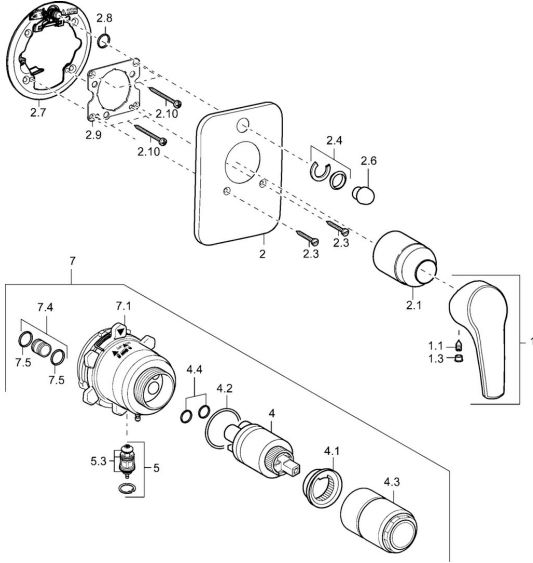

EAN: 4015474112322
static.hansa.com/40609043

Spare parts

SP40609043

	Name	Code
1	Lever Chrome Discontinued	59951583
1.1	Screw, M5x8, SW2.5	59904755
1.3	Plug, hot/cold	59906705
2	Cover flange Chrome Discontinued	59912934
2.1	Cover sleeve Chrome	59912116
2.3	Screw, M5x25 Chrome	59912881
2.4	Flow limiting cap	59912924
2.6	Push button Chrome Discontinued	59912931
2.7	Supporting plate Discontinued	59913050
2.8	O-ring, d 7.65x1.78	59902337
2.9	Fixing plate	59913034
2.10	Screw, M4.5x80	59912890
4	Cartridge, 3.5 Eco	59912324
4.1	Temperature adjustment limiter	59912325
4.2	O-ring, d 28.24x2.62 Discontinued	59912590
4.3	Screw sleeve, M38x1	59912115
4.4	O-ring, d 10.10x1.60 Discontinued	59905072
5	Diverter	59912985
5.3	Sealing kit Discontinued	59912997
7	Functional unit, H/C reversed	59912978
7	Functional unit, 3.5 Discontinued	59912937
7.1	Blind nut	59912984
7.4	Connection nipple, (2014-)	59913885
7.5	O-ring, d 14x2	59912982
N.I.	Raising kit, 20 mm	59912754