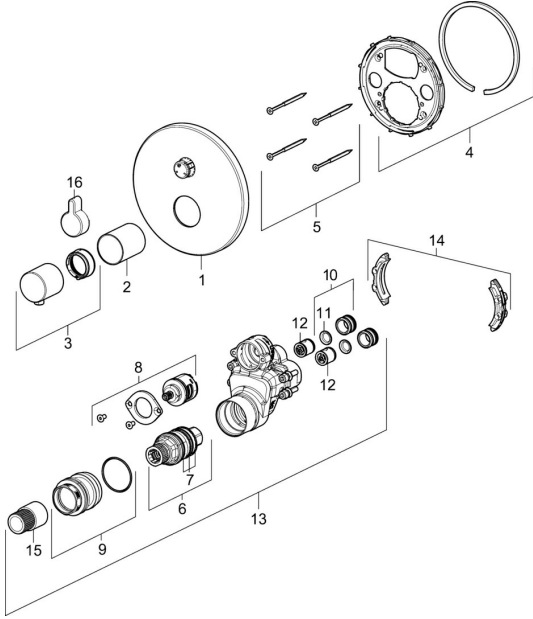

EAN: 4057304003899
static.hansa.com/40589083

Spare parts

SP40589083

	Name	Code
01	Cover flange, d 170 mm Chrome	59914537
02	Cover sleeve Chrome	59914534
03	Temperature control handle	59914206
04	Fixing sleeve Discontinued	59914531
05	Screw, M4.5x80	59912890
06	Thermostatic cartridge, 3.4	59914114
07	O-ring kit	59914113
08	Diverter	59914183
09	Fixing screw, M36x1.5, SW30 Discontinued	59914538
10	Connection nipple, (2014-)	59913885
11	O-ring, d 14x2	59912982
12	Non-return valve	59905714
13	Functional unit	59914535
14	Adapter	59914217
15	Spindle	59914354
16	Diverter knob Chrome	59914541