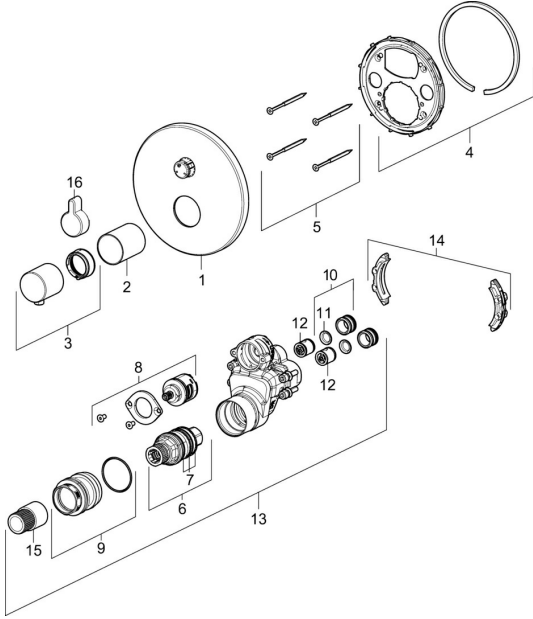

## Spare parts

### SP40579083

	Name	Code
01	Cover flange, d 170 mm Chrome	59914533
02	Cover sleeve Chrome	59914534
03	Temperature control handle	59914206
04	Fixing sleeve <b>Discontinued</b>	59914531
05	Screw, M4.5x80	59912890
06	Thermostatic cartridge, 3.4	59914114
07	O-ring kit	59914113
08	Diverter	59914183
09	Fixing screw, M36x1.5, SW30 <b>Discontinued</b>	59914538
10	Connection nipple, (2014-)	59913885
11	O-ring, d 14x2	59912982
12	Non-return valve	59905714
13	Functional unit	59914530
14	Adapter	59914217
15	Spindle	59914354
16	Diverter knob Chrome	59914541