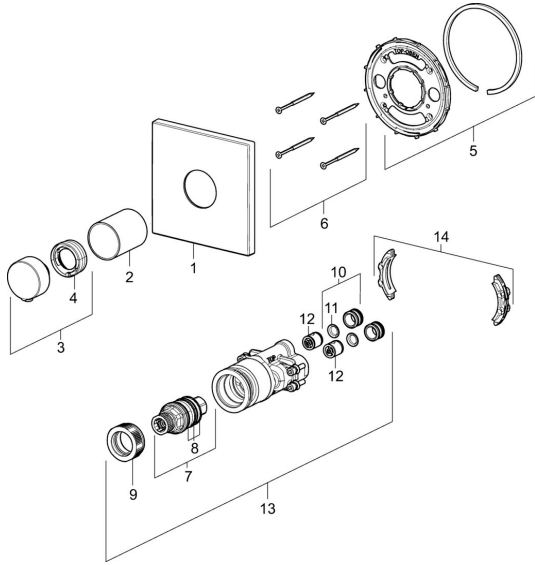

EAN: 4057304003738
static.hansa.com/40569073

Spare parts

SP40569073

	Name	Code
01	Cover flange, 150x150 mm	59914423
02	Cover sleeve Chrome Discontinued	59914529
03	Temperature control handle Chrome	59914360
04	Temperature adjustment limiter	59914426
05	Fixing part	59914422
06	Screw, M4.5x80	59912890
07	Thermostatic cartridge, 3.4	59914114
08	O-ring kit	59914113
09	Tightening nut, M36x1.5, SW38	59914319
10	Connection nipple, (2014-)	59913885
11	O-ring, d 14x2	59912982
12	Non-return valve	59905714
13	Functional unit	59914528
14	Adapter	59914217