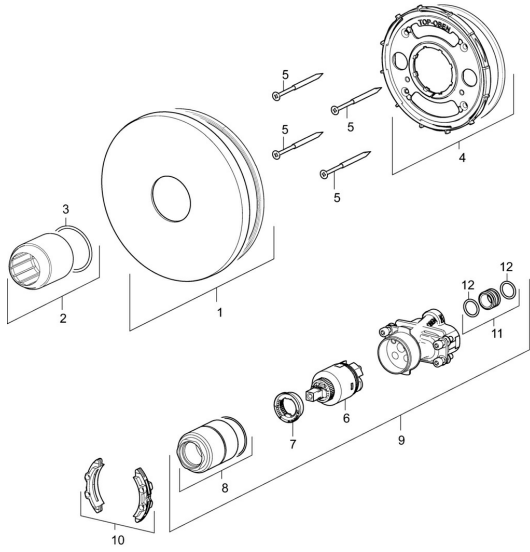

EAN: 4057304003721
static.hansa.com/40559183

Spare parts

SP40559183

	Name	Code
01	Cover flange, d 170 mm	59914424
02	Cover sleeve Chrome	59912511
03	O-ring, 41x3	59913215
04	Fixing part	59914422
05	Screw, M4.5x80	59912890
06	Cartridge, 3.5 Classic	59913075
07	Temperature adjustment limiter	59912325
08	Screw sleeve, M38x1	59912115
09	Functional unit, 3.5	59914418
10	Adapter	59914217
11	Connection nipple, (2014-)	59913885
12	O-ring, d 14x2	59912982
N.I.	Raising kit, 20 mm	59912754