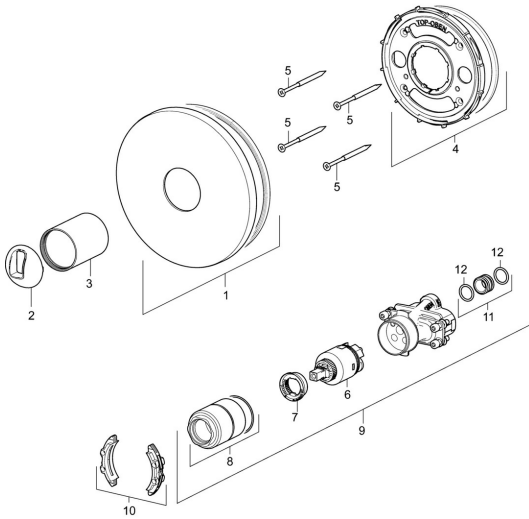

## Spare parts

### SP40539183

	Name	Code
01	Cover flange, d 170 mm <span style="background-color: #cccccc;">Discontinued</span>	59914421
02	Covering cap Chrome	59914016
03	Cover sleeve Chrome	59913375
04	Fixing part <span style="background-color: #cccccc;">Discontinued</span>	59914420
05	Screw, M4,5x80	59912890
06	Cartridge, 3.5 Classic	59913075
07	Temperature adjustment limiter	59912325
08	Screw sleeve, M38x1	59912115
09	Functional unit, 3.5	59914418
10	Adapter	59914217
11	Connection nipple, (2014-)	59913885
12	O-ring, d 14x2	59912982
N.I.	Raising kit, 20 mm	59912754
N.I.	Lever Chrome	59914017