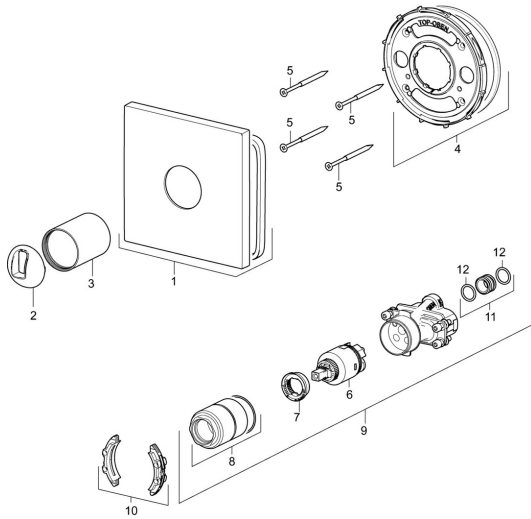

EAN: 4057304003677
static.hansa.com/40539173

Spare parts

SP40539173

	Name	Code
01	Cover flange, 150x150 mm Discontinued	59914419
02	Covering cap Chrome	59914016
03	Cover sleeve Chrome	59913375
04	Fixing part Discontinued	59914420
05	Screw, M4.5x80	59912890
06	Cartridge, 3.5 Classic	59913075
07	Temperature adjustment limiter	59912325
08	Screw sleeve, M38x1	59912115
09	Functional unit, 3.5	59914418
10	Adapter	59914217
11	Connection nipple, (2014-)	59913885
12	O-ring, d 14x2	59912982
N.I.	Raising kit, 20 mm	59912754
N.I.	Lever Chrome	59914017