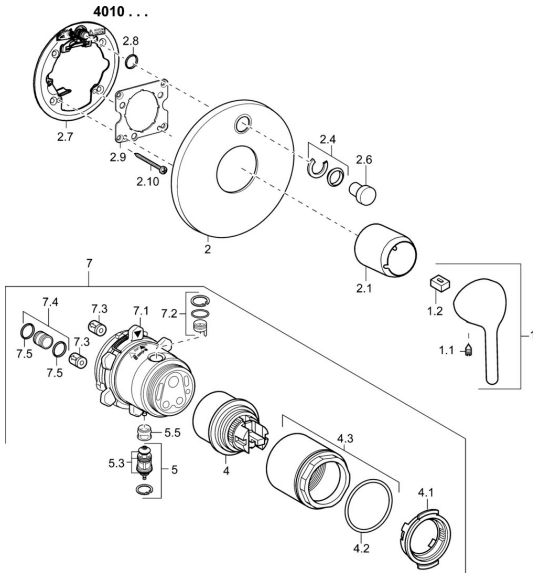

EAN: 4015474267435
static.hansa.com/40103003

Spare parts

SP40103003

	Name	Code
1	Lever, L=93 mm Chrome	59914072
1.1	Screw, M5x8, SW2.5	59904755
1.2	Bushing	59904778
2	Cover plate, d 170 mm Chrome Discontinued	59913077
2.1	Cover flange Chrome Discontinued	59914074
2.4	Flow limiting cap	59912924
2.6	Snap	59912926
2.7	Fixing part	59912889
2.8	O-ring, d 7.65x1.78	59902337
2.9	Fixing plate	59913034
2.10	Screw, M4,5x80	59912890
4	Cartridge, 4.8 eco	59904601
4.1	Hot water limiter	59904759
4.2	O-ring, 50.52x1.78	59906841
4.3	Eye screw, M50x1, SW45	59912980
5	Diverter	59912985
5.3	Sealing kit Discontinued	59912997
5.5	Seat	59912229
7	Functional unit, 4.8 Discontinued	59912899
7	Functional unit Discontinued	59912907
7.1	Blind nut	59912984
7.2	Valve	59912986
7.3	Non-return valve	59905714
7.4	Connection nipple, (2014-)	59913885
7.5	O-ring, d 14x2	59912982
N.I.	Raising kit, 20 mm	59912754