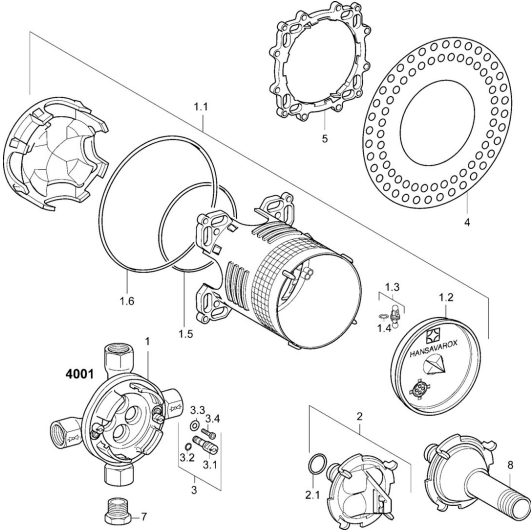

## Spare parts

### SP40010000

	Name	Code
1.1	Installation kit <span style="background-color: #cccccc;">Discontinued</span>	59912991
1.3	Plug	59912994
2	Plug	59912995
2.1	O-ring, d 14x2	59912982
3	Spindle	59912996
3.2	O-ring, 4.47x1.78 <span style="background-color: #cccccc;">Discontinued</span>	59902336
4	Gasket ring	59912993
5	Ring	59912992
7	Plug, G1/2	59905013
8	Flush connector	59912794
N.I.	Raising kit, 20 mm	59912754