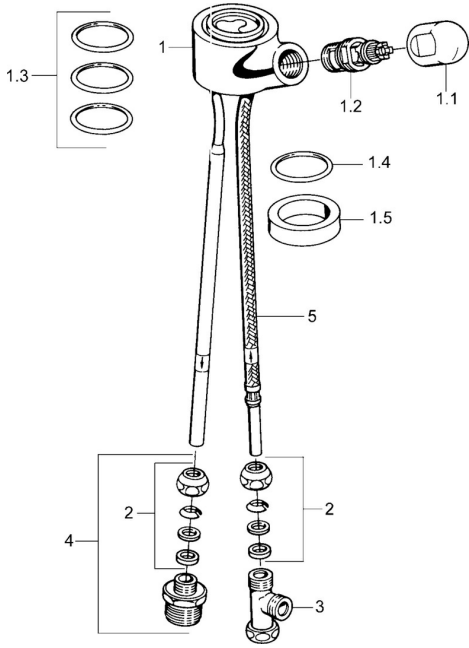

EAN: 4015474674677
static.hansa.com/0987010182

Spare parts

SP09870101

	Name	Code
1.1	Handle Chrome	59910370
1.2	Headpart, G1/2	59905114
1.3	O-ring, d 45x2.5	59911151
1.4	O-ring, d 38x3.5	59910236
2	Nipple Discontinued	59910377
3	T-connector Discontinued	59910798
4	Connector nipple, G3/4xG3/8 Discontinued	59910940
5	Hose Discontinued	59910939