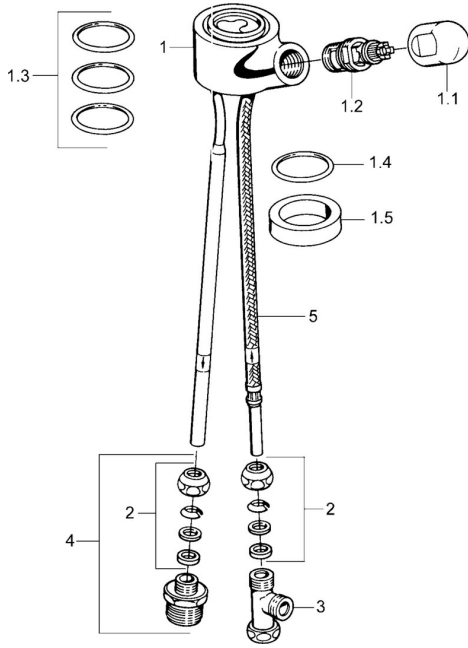

EAN: 4015474674660
static.hansa.com/09870101

Spare parts

SP09870101

	Name	Code
1.1	Handle Chrome	59910370
1.2	Headpart, G1/2	59905114
1.3	O-ring, d 45x2.5	59911151
1.4	O-ring, d 38x3.5	59910236
2	Nipple Discontinued	59910377
3	T-connector Discontinued	59910798
4	Connector nipple, G3/4xG3/8 Discontinued	59910940
5	Hose Discontinued	59910939