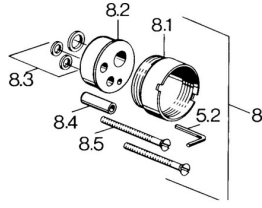

### SP09849101

	Name	Code
1	Lever, (-2007) Chrome <span style="background-color: #cccccc;">Discontinued</span>	59909881
1.2	Bushing	59904778
1.3	Plug, hot/cold	59906705
2	Covering cap Chrome	59911172
5	Diverter Chrome	59910900
5.1	Push button Chrome	59904828
5.3	Sealing kit	59904791
7.1	Screw, M5x65 Chrome	59904847
7.4	Flow limiting cap	59904846