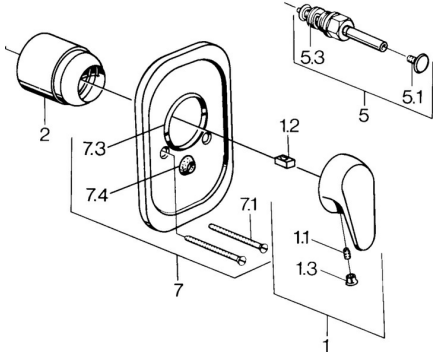

## Spare parts

### SP09849101

	Name	Code
1	Lever, (-2007) Chrome <span style="background-color: #cccccc;">Discontinued</span>	59909881
1.2	Bushing	59904778
1.3	Plug, hot/cold	59906705
2	Covering cap Chrome	59911172
5	Diverter Chrome	59910900
5.1	Push button Chrome	59904828
5.3	Sealing kit	59904791
7.1	Screw, M5x65 Chrome	59904847
7.4	Flow limiting cap	59904846