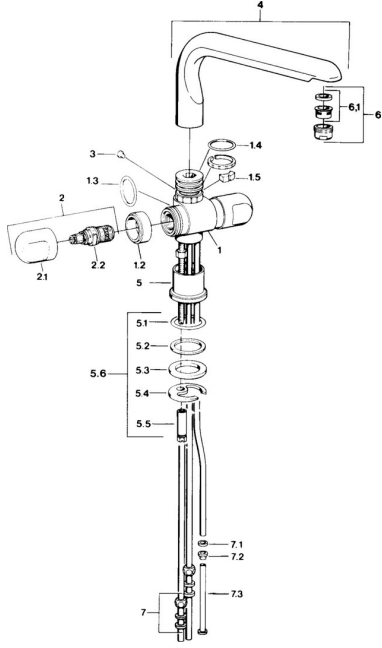

## Spare parts

### SP09781105

	Name	Code
1.2	Decorative ring Chrome <span>Discontinued</span>	59910797
1.4	O-ring, 32x2.5 <span>Discontinued</span>	59910233
1.5	Limiter <span>Discontinued</span>	59910534
2.1	Handle Chrome <span>Discontinued</span>	59910211
2.1	Temperature control handle Chrome <span>Discontinued</span>	59910210
2.2	Headpart, G1/2	59905114
3	Fixing bolt, M4 <span>Discontinued</span>	59910234
5.1	O-ring, d 38x3.5	59910236
5.2	Gasket, 48x33.5x2	59902283
5.3	Bearing ring	59904893
5.4	Fixing plate	59904765
5.5	Screw, M8x1, SW13	59904766
5.6	Fixing set	59910749
6	Aerator, M24x1 A, low pressure Chrome	59902692
6	Aerator, M24x1 White	59905527
6.1	Aerator, M22/24, ND	59901553
7	Fitting nut	59904969
7.1	Sealing kit, 14.9x8.5x1	59902352
7.2	Sealing kit, 10x8	59902272
7.3	Hose	59902151