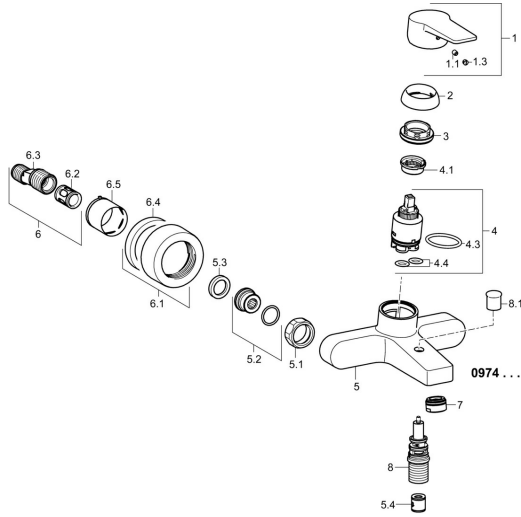

EAN: 4015474259843
static.hansa.com/09742185

Spare parts

SP09742183

	Name	Code
1	Lever Chrome	59913910
1	Lever Chrome	59913911
1.1	Screw, M5x8, SW2.5	59904755
1.3	Symbol plug Grey	59912112
2	Covering cap, 33x3 mm Chrome	59912504
3	Tightening nut, M40x1	1003409V
4	Cartridge, 3.5 Eco	59912324
4	Cartridge, 3.5 Classic	59913075
4.1	Temperature adjustment limiter	59912325
4.3	O-ring, d 28.24x2.62 Discontinued	59912590
4.4	O-ring, d 10.10x1.60 Discontinued	59905072
5.1	Connection nut, G3/4, AF30	59902230
5.2	Connector	59913400
5.3	Retaining ring, 23.9x15.2x2	59902689
5.4	Non-return valve	59905714
6.1	Cover flange Chrome	59913432
6.2	Silencer	59904792
6.3	Eccentric connector, G3/4xG1/2, DN15	59910254
6.5	Cover sleeve Chrome	59912651
7	Aerator, M24x1 C Chrome	59913401
8	Diverter	59912706
8.1	Diverter knob Chrome	59912801
N.I.	Key, SW30/34	59912108