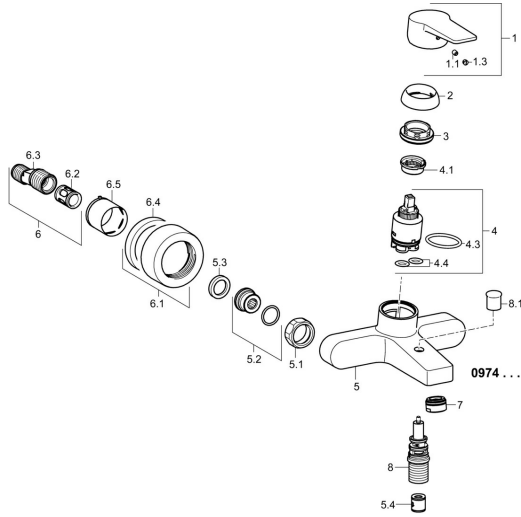

EAN: 4015474259850
static.hansa.com/09742183

Spare parts

SP09742183

	Name	Code
1	Lever Chrome	59913910
1	Lever Chrome	59913911
1.1	Screw, M5x8, SW2.5	59904755
1.3	Symbol plug Grey	59912112
2	Covering cap, 33x3 mm Chrome	59912504
3	Tightening nut, M40x1	1003409V
4	Cartridge, 3.5 Eco	59912324
4	Cartridge, 3.5 Classic	59913075
4.1	Temperature adjustment limiter	59912325
4.3	O-ring, d 28.24x2.62 Discontinued	59912590
4.4	O-ring, d 10.10x1.60 Discontinued	59905072
5.1	Connection nut, G3/4, AF30	59902230
5.2	Connector	59913400
5.3	Retaining ring, 23.9x15.2x2	59902689
5.4	Non-return valve	59905714
6.1	Cover flange Chrome	59913432
6.2	Silencer	59904792
6.3	Eccentric connector, G3/4xG1/2, DN15	59910254
6.5	Cover sleeve Chrome	59912651
7	Aerator, M24x1 C Chrome	59913401
8	Diverter	59912706
8.1	Diverter knob Chrome	59912801
N.I.	Key, SW30/34	59912108