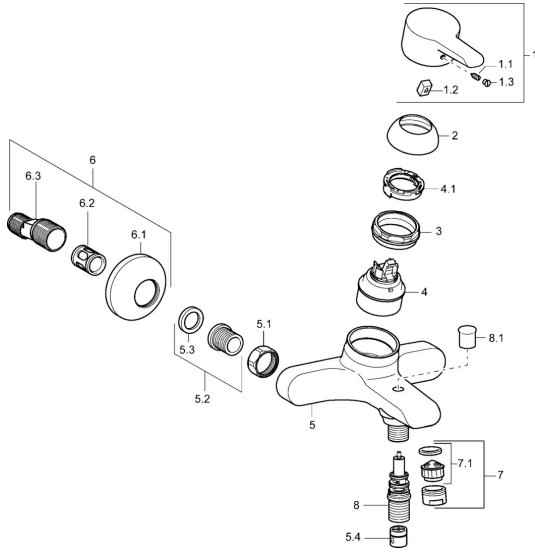

EAN: 4015474137769
static.hansa.com/09742173

Spare parts

SP09742173

	Name	Code
1	Lever Chrome Discontinued	59913905
1.1	Screw, M5x8, SW2.5	59904755
1.2	Bushing	59904778
1.3	Symbol plug Grey	59912112
2	Covering cap Chrome	59913068
3	Screw, M50x1, SW45	59913069
4	Cartridge, 4.8 eco	59904601
4.1	Hot water limiter	59904759
5.1	Connection nut, G3/4, AF30	59902230
5.2	Seat, G1/2, L, WAF10	59904618
5.3	Retaining ring, 23.9x15.2x2	59902689
5.4	Non-return valve	59905714
6	Eccentric, G3/4xG1/2 Chrome	59904793
6.1	Cover flange Chrome	59904796
6.2	Silencer	59904792
6.3	Eccentric connector, G3/4xG1/2, DN15	59910254
7	Aerator, M24x1 B Chrome	59905872
7.1	Aerator, M22/M24	59905873
8	Diverter	59912706
8.1	Diverter knob Chrome	59912801
N.I.	Key, SW45/SW50	59905190
N.I.	Vacuum breaker, DN15	59911330