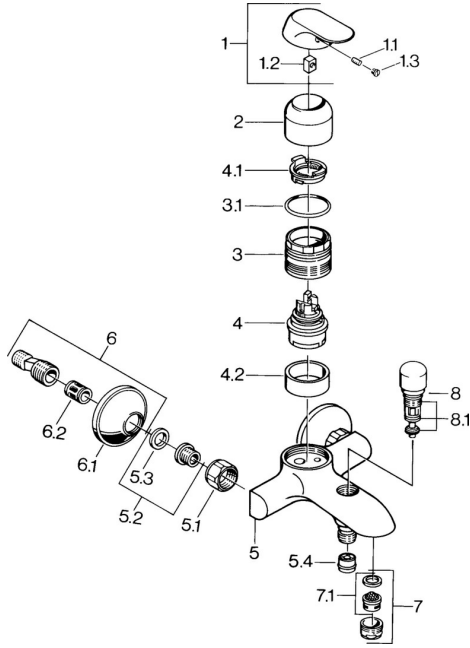

EAN: 4015474675230
static.hansa.com/09742111

Spare parts

SP09742101

	Name	Code
1	Lever, (-2007) Chrome Discontinued	59909881
1.1	Screw, M5x8, SW2.5	59904755
1.2	Bushing	59904778
1.3	Plug, hot/cold	59906705
2	Covering cap Chrome	59911160
3	Tightening nut, M52x1, AF45	59911161
3.1	O-ring, d 39x2.5 Discontinued	59911162
4	Cartridge, 4.8 eco	59904601
4.1	Hot water limiter	59904759
4.2	Spacer sleeve Discontinued	59905871
5.1	Connection nut, G3/4, AF30	59902230
5.2	Seat, G1/2, L, WAF10	59904618
5.3	Retaining ring, 23.9x15.2x2	59902689
5.4	Non-return valve	59905714
6	Eccentric, G3/4xG1/2 Chrome	59904793
6.2	Silencer	59904792
7	Aerator, M24x1 B Chrome	59905872
7.1	Aerator, M22/M24	59905873
8	Diverter Chrome	59910803
8.1	Sealing kit	59904791