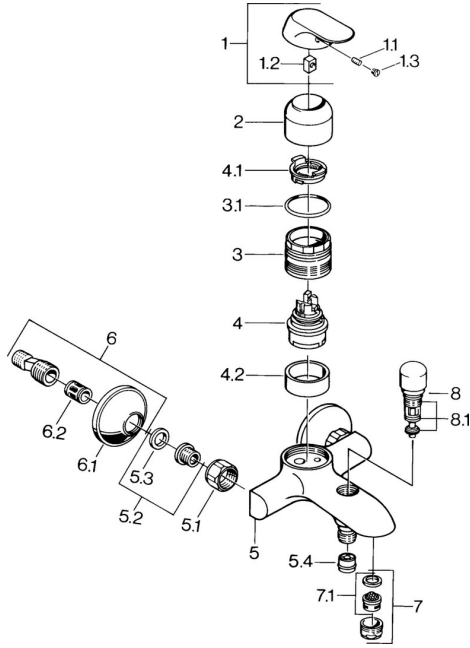

EAN: 4015474662421
static.hansa.com/09742101

Spare parts

SP09742101

	Name	Code
1	Lever, (-2007) Chrome Discontinued	59909881
1.1	Screw, M5x8, SW2.5	59904755
1.2	Bushing	59904778
1.3	Plug, hot/cold	59906705
2	Covering cap Chrome	59911160
3	Tightening nut, M52x1, AF45	59911161
3.1	O-ring, d 39x2.5 Discontinued	59911162
4	Cartridge, 4.8 eco	59904601
4.1	Hot water limiter	59904759
4.2	Spacer sleeve Discontinued	59905871
5.1	Connection nut, G3/4, AF30	59902230
5.2	Seat, G1/2, L, WAF10	59904618
5.3	Retaining ring, 23.9x15.2x2	59902689
5.4	Non-return valve	59905714
6	Eccentric, G3/4xG1/2 Chrome	59904793
6.2	Silencer	59904792
7	Aerator, M24x1 B Chrome	59905872
7.1	Aerator, M22/M24	59905873
8	Diverter Chrome	59910803
8.1	Sealing kit	59904791