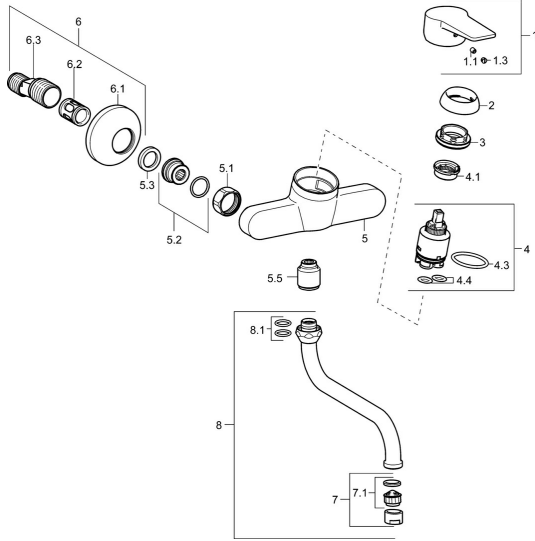

EAN: 4015474269651
static.hansa.com/09692195

Spare parts

SP09692193

	Name	Code
1	Lever Chrome	59913911
1	Lever Chrome	59913910
1.1	Screw, M5x8, SW2.5	59904755
1.3	Symbol plug Grey	59912112
2	Covering cap, 33x3 mm Chrome	59912504
3	Tightening nut, M37x1, AF30 Discontinued	59912111
4	Cartridge, 3.5 Eco	59912324
4	Cartridge, 3.5 Classic	59913075
4.1	Temperature adjustment limiter	59912325
4.3	O-ring, d 28.24x2.62 Discontinued	59912590
4.4	O-ring, d 10.10x1.60 Discontinued	59905072
5.1	Connection nut, G3/4, AF30	59902230
5.2	Connector	59913400
5.3	Retaining ring, 23.9x15.2x2	59902689
5.5	Nipple, G1/2xG3/4 Discontinued	59912233
6	Eccentric, G3/4xG1/2 Chrome	59904793
6.1	Cover flange Chrome	59904796
6.2	Silencer	59904792
6.3	Eccentric connector, G3/4xG1/2, DN15	59910254
7	Aerator, M22x1 A Discontinued	59902365
7.1	Aerator, M22/24 A	59902081
8	Spout, L=200, G3/4 Chrome	59911171
8.1	O-ring, d 13.5x2.75	59910551
N.I.	Key, SW30/34	59912108