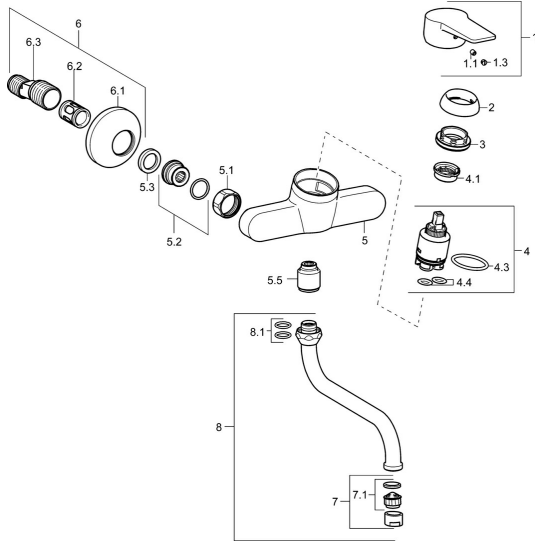

EAN: 4015474269644
static.hansa.com/09692193

Spare parts

SP09692193

	Name	Code
1	Lever Chrome	59913911
1	Lever Chrome	59913910
1.1	Screw, M5x8, SW2.5	59904755
1.3	Symbol plug Grey	59912112
2	Covering cap, 33x3 mm Chrome	59912504
3	Tightening nut, M37x1, AF30 Discontinued	59912111
4	Cartridge, 3.5 Eco	59912324
4	Cartridge, 3.5 Classic	59913075
4.1	Temperature adjustment limiter	59912325
4.3	O-ring, d 28.24x2.62 Discontinued	59912590
4.4	O-ring, d 10.10x1.60 Discontinued	59905072
5.1	Connection nut, G3/4, AF30	59902230
5.2	Connector	59913400
5.3	Retaining ring, 23.9x15.2x2	59902689
5.5	Nipple, G1/2xG3/4 Discontinued	59912233
6	Eccentric, G3/4xG1/2 Chrome	59904793
6.1	Cover flange Chrome	59904796
6.2	Silencer	59904792
6.3	Eccentric connector, G3/4xG1/2, DN15	59910254
7	Aerator, M22x1 A Discontinued	59902365
7.1	Aerator, M22/24 A	59902081
8	Spout, L=200, G3/4 Chrome	59911171
8.1	O-ring, d 13.5x2.75	59910551
N.I.	Key, SW30/34	59912108