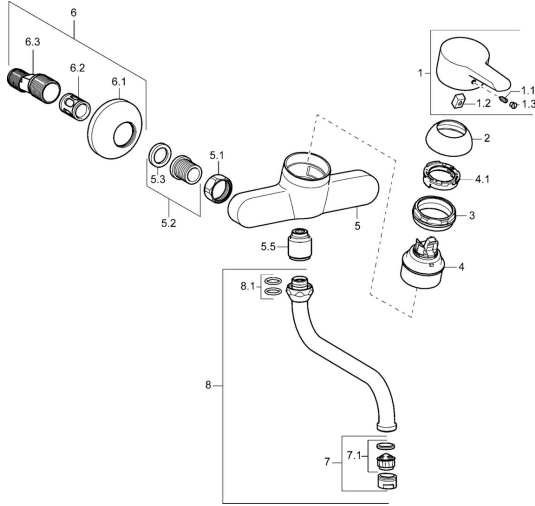

EAN: 4015474141223
static.hansa.com/09692173

Spare parts

SP09692173

	Name	Code
1	Lever Chrome Discontinued	59913905
1.1	Screw, M5x8, SW2.5	59904755
1.2	Bushing	59904778
1.3	Symbol plug Grey	59912112
2	Covering cap Chrome	59913068
3	Screw, M50x1, SW45	59913069
4	Cartridge, 4.8 eco	59904601
4.1	Hot water limiter	59904759
5.1	Connection nut, G3/4, AF30	59902230
5.2	Seat, G1/2, L, WAF10	59904618
5.3	Retaining ring, 23.9x15.2x2	59902689
5.5	Nipple, G1/2xG3/4 Discontinued	59912233
6	Eccentric, G3/4xG1/2 Chrome	59904793
6.1	Cover flange Chrome	59904796
6.2	Silencer	59904792
6.3	Eccentric connector, G3/4xG1/2, DN15	59910254
7	Aerator, M22x1 A Discontinued	59902365
7.1	Aerator, M22/M24	59905873
8	Spout, L=200, G3/4 Chrome	59911171
8.1	O-ring, d 13.5x2.75	59910551
N.I.	Key, SW45/SW50	59905190