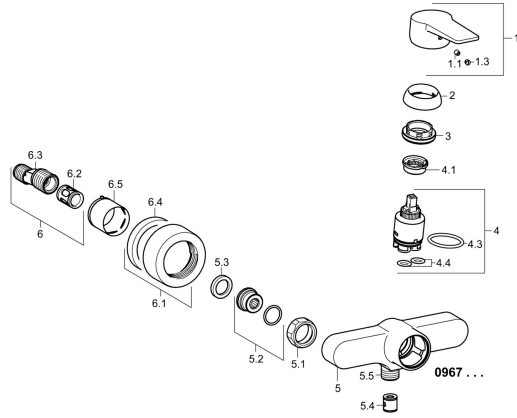

EAN: 4015474259867
static.hansa.com/09670185

Spare parts

SP09670183

	Name	Code
1	Lever Chrome	59913910
1	Lever Chrome	59913911
1.1	Screw, M5x8, SW2.5	59904755
1.3	Symbol plug Grey	59912112
2	Covering cap, 33x3 mm Chrome	59912504
3	Tightening nut, M40x1	1003409V
4	Cartridge, 3.5 Eco	59912324
4	Cartridge, 3.5 Classic	59913075
4.1	Temperature adjustment limiter	59912325
4.3	O-ring, d 28.24x2.62 Discontinued	59912590
4.4	O-ring, d 10.10x1.60 Discontinued	59905072
5.1	Connection nut, G3/4, AF30	59902230
5.2	Connector	59913400
5.3	Retaining ring, 23.9x15.2x2	59902689
5.4	Non-return valve	59905714
5.5	Thread nipple, G1/2xM18x1	59911384
6.1	Cover flange Chrome	59913432
6.2	Silencer	59904792
6.3	Eccentric connector, G3/4xG1/2, DN15	59910254
6.5	Cover sleeve Chrome	59912651
N.I.	Key, SW30/34	59912108