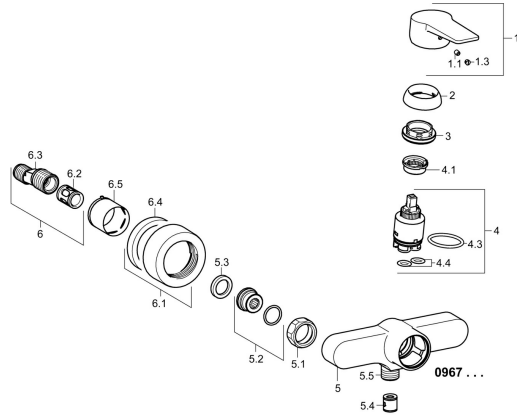

EAN: 4015474259874
static.hansa.com/09670183

Spare parts

SP09670183

	Name	Code
1	Lever Chrome	59913910
1	Lever Chrome	59913911
1.1	Screw, M5x8, SW2.5	59904755
1.3	Symbol plug Grey	59912112
2	Covering cap, 33x3 mm Chrome	59912504
3	Tightening nut, M40x1	1003409V
4	Cartridge, 3.5 Eco	59912324
4	Cartridge, 3.5 Classic	59913075
4.1	Temperature adjustment limiter	59912325
4.3	O-ring, d 28.24x2.62 Discontinued	59912590
4.4	O-ring, d 10.10x1.60 Discontinued	59905072
5.1	Connection nut, G3/4, AF30	59902230
5.2	Connector	59913400
5.3	Retaining ring, 23.9x15.2x2	59902689
5.4	Non-return valve	59905714
5.5	Thread nipple, G1/2xM18x1	59911384
6.1	Cover flange Chrome	59913432
6.2	Silencer	59904792
6.3	Eccentric connector, G3/4xG1/2, DN15	59910254
6.5	Cover sleeve Chrome	59912651
N.I.	Key, SW30/34	59912108