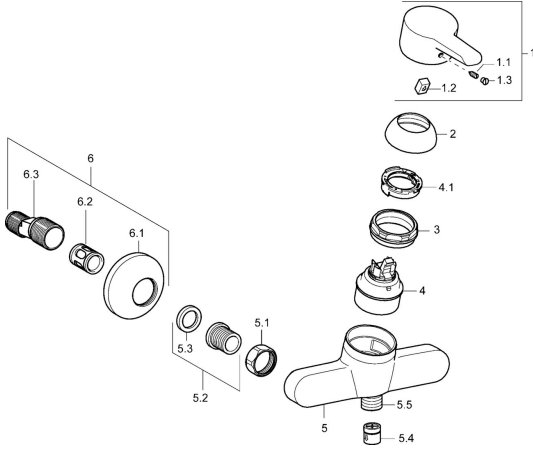

## Spare parts

### SP09670173

	Name	Code
1	Lever Chrome <span style="background-color: #cccccc;">Discontinued</span>	59913905
1.1	Screw, M5x8, SW2.5	59904755
1.2	Bushing	59904778
1.3	Symbol plug Grey	59912112
2	Covering cap Chrome	59913068
3	Screw, M50x1, SW45	59913069
4	Cartridge, 4.8 eco	59904601
4.1	Hot water limiter	59904759
5.1	Connection nut, G3/4, AF30	59902230
5.2	Seat, G1/2, L, WAF10	59904618
5.3	Retaining ring, 23.9x15.2x2	59902689
5.4	Non-return valve	59905714
5.5	Thread nipple, G1/2xM18x1	59911384
6	Eccentric, G3/4xG1/2 Chrome	59904793
6.1	Cover flange Chrome	59904796
6.2	Silencer	59904792
6.3	Eccentric connector, G3/4xG1/2, DN15	59910254
N.I.	Key, SW45/SW50	59905190
N.I.	Vacuum breaker, DN15	59911330