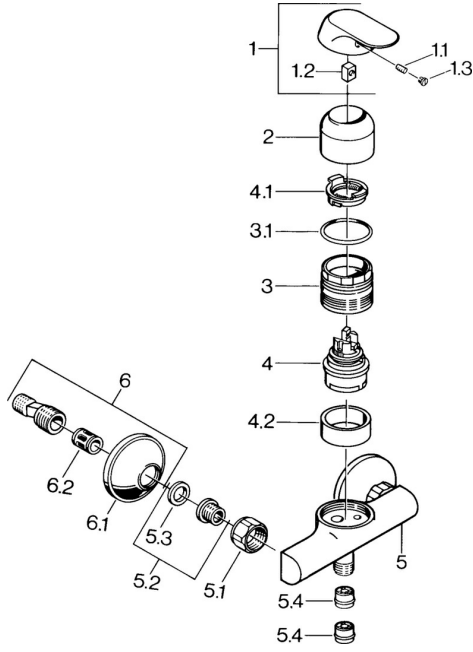

EAN: 4015474662438
static.hansa.com/09670101

Spare parts

SP09670101

	Name	Code
1	Lever, (-2007) Chrome Discontinued	59909881
1.1	Screw, M5x8, SW2.5	59904755
1.2	Bushing	59904778
1.3	Plug, hot/cold	59906705
2	Covering cap Chrome	59911160
3	Tightening nut, M52x1, AF45	59911161
3.1	O-ring, d 39x2.5 Discontinued	59911162
4	Cartridge, 4.8 eco	59904601
4.1	Hot water limiter	59904759
4.2	Spacer sleeve Discontinued	59905871
5.1	Connection nut, G3/4, AF30	59902230
5.2	Seat, G1/2, L, WAF10	59904618
5.3	Retaining ring, 23.9x15.2x2	59902689
5.4	Non-return valve	59905714
6	Eccentric, G3/4xG1/2 Chrome	59904793
6.2	Silencer	59904792