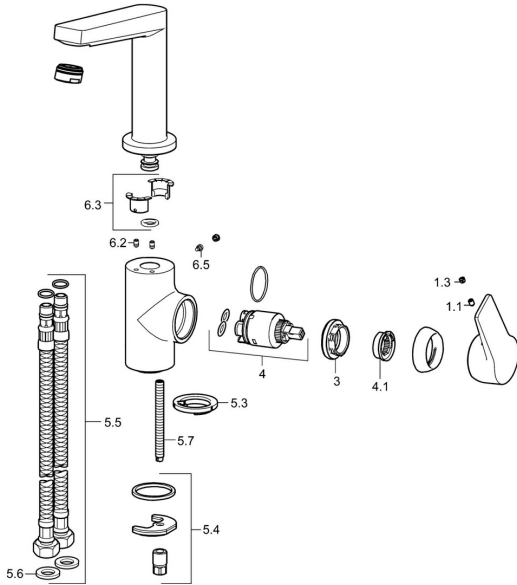

EAN: 4057304015809
static.hansa.com/0955220333

Reserveonderdelen

SP0955220333

| | Naam | Code |
|-----|---|----------|
| 1.1 | Schroef, M5x8, SW2.5 | 59904755 |
| 1.3 | Sierdop Grijs | 59912112 |
| 3 | Schroefring, M40x1 | 1003409V |
| 4 | Binnenwerk, 3,5 Classic | 59913075 |
| 4.1 | Temperature adjustment limiter | 59912325 |
| 5.3 | Wasser | 59914591 |
| 5.4 | Bevestigingsset | 59910749 |
| 5.5 | Flexibele aansluitingen, L=430, G3/8-M8x1 | 59913964 |
| 5.6 | Dichting, 9.5x14.4x2 | 59912551 |
| 5.7 | Bevestigingsschroeven, M8x1, L=140 | 59912474 |
| 6.2 | Bevestigingsschroeven, M4x8 | 59913989 |
| 6.3 | Dichting | 59911884 |
| 6.5 | Schroef, M4x7 | 59902075 |