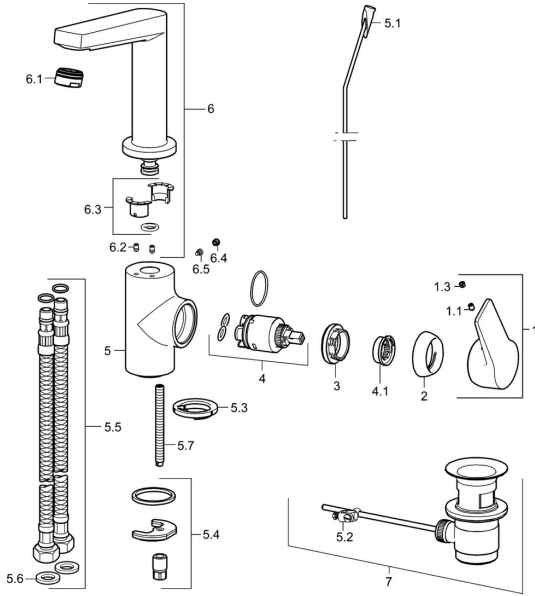

## Spare parts

### SP09542203

	Name	Code
1	Lever Chrome	59914199
1	Lever Chrome	59914200
1.1	Screw, M5x8, SW2.5	59904755
1.3	Symbol plug Grey	59912112
2	Covering cap, 33x3 mm Chrome	59912504
3	Tightening nut, M40x1	1003409V
4	Cartridge, 3.5 Classic	59913075
4.1	Temperature adjustment limiter	59912325
5.1	Pop-up operating rod Chrome	59913652
5.2	Swivel joint	59904624
5.3	Bottom seal	59914591
5.4	Fixing set	59910749
5.5	Flexible pipe, L=430, G3/8-M8x1	59913964
5.6	Gasket, 9.5x14.4x2	59912551
5.7	Fixing screw, M8x1, L=140	59912474
6	Spout Chrome <span style="background-color: #cccccc;">Discontinued</span>	59914201
6.1	Aerator, M24x1, 6 l/min Chrome	59913727
6.2	Fixing screw, M4x8	59913989
6.3	Sealing kit	59911884
6.4	Cover plug Chrome	59911840
6.5	Screw, M4x7	59902075
7	Pop-up waste Chrome	59904620
7	Pop-up waste, (2019-) Chrome	59914764