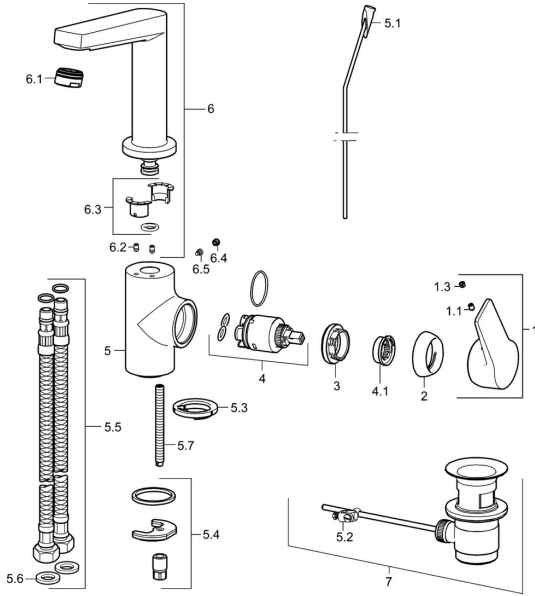

EAN: 4015474274754
static.hansa.com/09542205

Spare parts

SP09542203

	Name	Code
1	Lever Chrome	59914199
1	Lever Chrome	59914200
1.1	Screw, M5x8, SW2.5	59904755
1.3	Symbol plug Grey	59912112
2	Covering cap, 33x3 mm Chrome	59912504
3	Tightening nut, M40x1	1003409V
4	Cartridge, 3.5 Classic	59913075
4.1	Temperature adjustment limiter	59912325
5.1	Pop-up operating rod Chrome	59913652
5.2	Swivel joint	59904624
5.3	Bottom seal	59914591
5.4	Fixing set	59910749
5.5	Flexible pipe, L=430, G3/8-M8x1	59913964
5.6	Gasket, 9.5x14.4x2	59912551
5.7	Fixing screw, M8x1, L=140	59912474
6	Spout Chrome Discontinued	59914201
6.1	Aerator, M24x1, 6 l/min Chrome	59913727
6.2	Fixing screw, M4x8	59913989
6.3	Sealing kit	59911884
6.4	Cover plug Chrome	59911840
6.5	Screw, M4x7	59902075
7	Pop-up waste Chrome	59904620
7	Pop-up waste, (2019-) Chrome	59914764