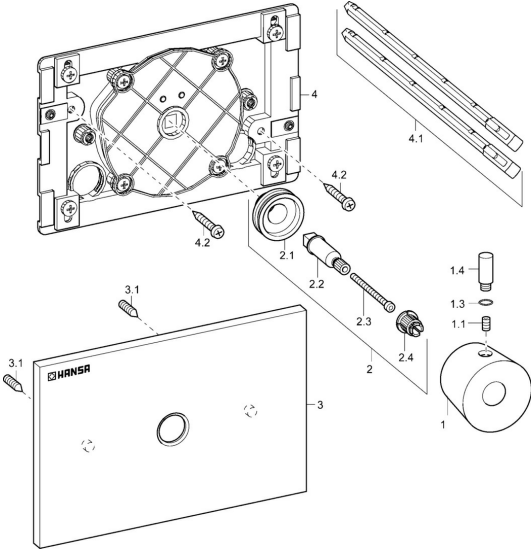

## Spare parts

### SP09500001

	Name	Code
1	Lever Chrome <b>Discontinued</b>	59912537
1.1	Screw, M6x9.5	59901609
1.3	O-ring, d 6x1	59912136
1.4	Lever, M8, 22 mm Chrome	59912132
2	Fixing set <b>Discontinued</b>	59912793
2.3	Adapter White	59910235
3	Cover flange Chrome <b>Discontinued</b>	59912792