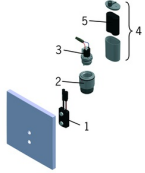

EAN: 4057304014048
static.hansa.com/09479279

Spare parts

SP09479272

	Name	Code
1	Sensor, 6/9/12 V Bluetooth	1002253V
1	Sensor, 6 V, (-2020)	59914233
2	Membrane housing	59914231
3	Pilot valve, 6 V	59914232
4	Battery casing	59914154
5	Battery, 2CR5 6 V	59911670