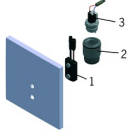

EAN: 4057304014031
static.hansa.com/09469179
Spare parts

SP09469172

	Name	Code
1	Sensor, 6/9/12 V Bluetooth	1002253V
1	Sensor, 12 V Discontinued	59914258
2	Membrane housing	59914231
3	Pilot valve, 6 V	59914232