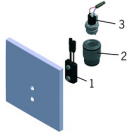

EAN: 4015474277397
static.hansa.com/09469172

Spare parts

SP09469172

	Name	Code
1	Sensor, 6/9/12 V Bluetooth	1002253V
1	Sensor, 12 V Discontinued	59914258
2	Membrane housing	59914231
3	Pilot valve, 6 V	59914232