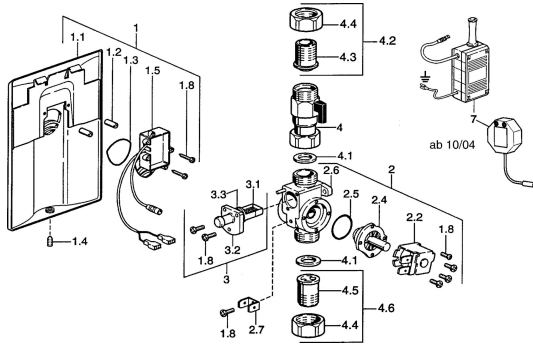

## Spare parts

### SP09469100

	Name	Code
1.1	Cover flange <b>Discontinued</b>	59911701
1.2	Protective sleeve <b>Discontinued</b>	59911703
1.3	Gasket <b>Discontinued</b>	59911704
1.4	Pin, M6x8, SW3 <b>Discontinued</b>	59911705
1.5	Electronics, 230/6 V <b>Discontinued</b>	59911707
1.8	Screw	59911668
2	Body	59911708
2.2	Membrane for solenoid valve <b>Discontinued</b>	59912239
2.2	Solenoid valve, (2004-)	59912787
3	Strainer <b>Discontinued</b>	59911709
3.1	Strainer <b>Discontinued</b>	59911710
4.1	Gasket <b>Discontinued</b>	59911712
7	Power supply	59911715
8	Remote valve <b>Discontinued</b>	59911716
N.I.	Housing	59913125
N.I.	Solenoid valve	59912240
N.I.	Repair kit <b>Discontinued</b>	59911774