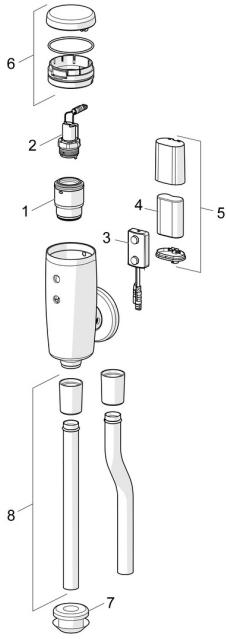

EAN: 4057304014024
static.hansa.com/09440189

Spare parts

SP09440172

	Name	Code
01	Membrane housing	59914231
02	Pilot valve, 6 V	59914232
03	Sensor, 6/9/12 V Bluetooth	1002253V
03	Sensor, 6 V, (-2020)	59914233
04	Battery, 2CR5 6 V	59911670
05	Battery casing	59914154
06	Cap	59914234
07	Passing-through part	59914235
08	Flush pipe, 09440183	59914401
08	Flush pipe, 09440172	59914236