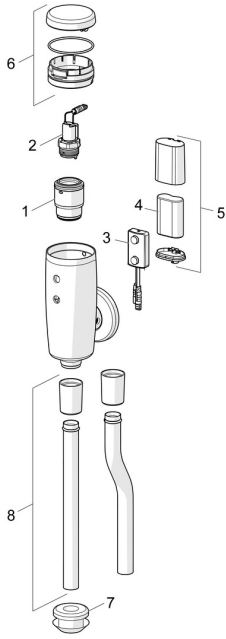

EAN: 4057304002328
static.hansa.com/09440183

Spare parts

SP09440172

	Name	Code
01	Membrane housing	59914231
02	Pilot valve, 6 V	59914232
03	Sensor, 6/9/12 V Bluetooth	1002253V
03	Sensor, 6 V, (-2020)	59914233
04	Battery, 2CR5 6 V	59911670
05	Battery casing	59914154
06	Cap	59914234
07	Passing-through part	59914235
08	Flush pipe, 09440183	59914401
08	Flush pipe, 09440172	59914236